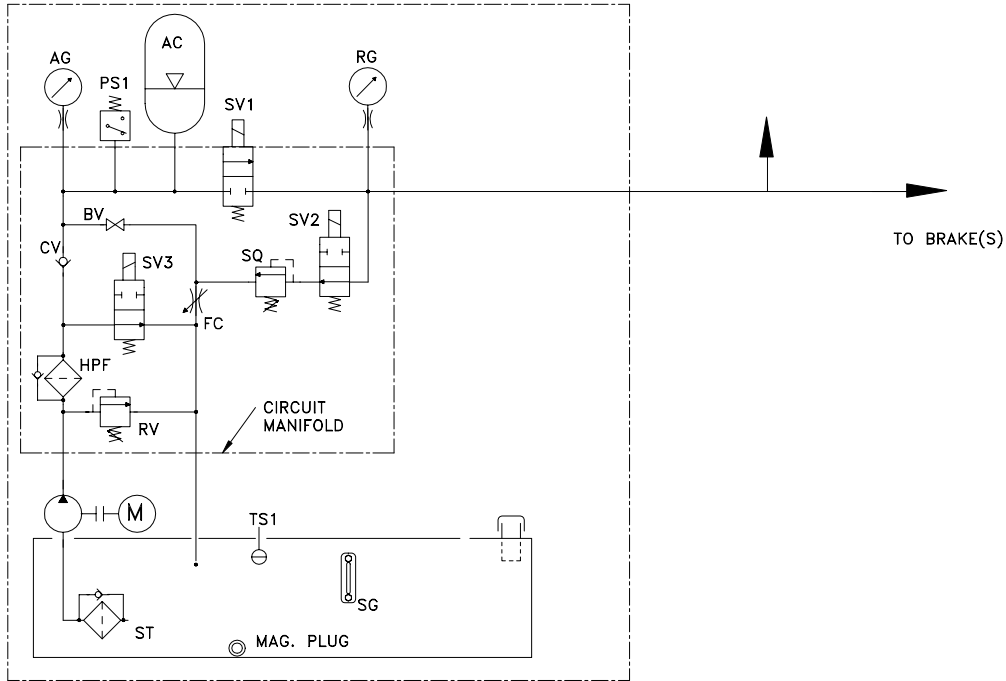

HYDRAULIC POWER UNIT