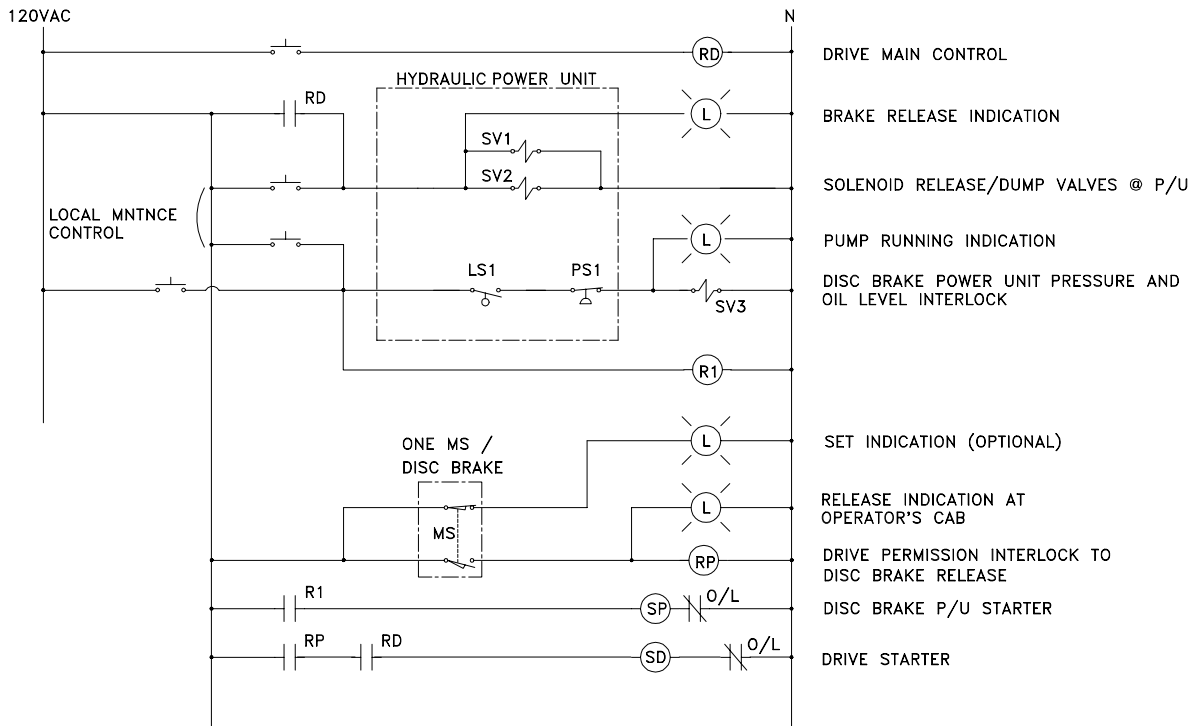

TYPICAL ELECTRICAL CONTROLS & LOGIC

Johnson industries / elevanja ltd

Vancouver BC Canada -- Tel: 604 940 4555 Fax: 604 940 4565
Toronto ON Canada -- Tel: 416 213 9991 Fax: 416 213 9992
Bridgwater SOM England -- Tel: 01278 456411 Fax: 01278 429949

DISC BRAKE RELEASE/SET CONTROLS
TYPICAL SPRING-SET, HYDRAULIC PRESSURE RELEASE SERVICE
QUICK RELEASE ACCUMULATOR

BY: GS

DATE: 910903

DWG. NO.

SC: NIL

REV.:

DBC02-1.1

PATH: dbr/cnt/sls/bcont1