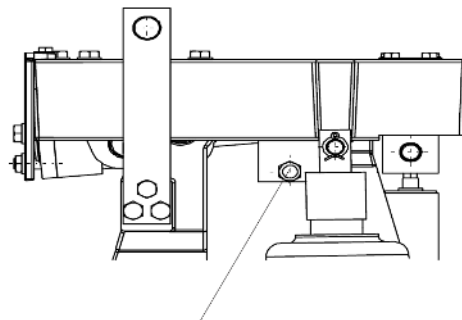

manual release

WN 200-26

limit switch "manual release engaged"

WN 200-24

proximity switch "brake closed"

WN 200-27

proximity switch "brake released"

WN 200-25

proximity switch "pad wear"