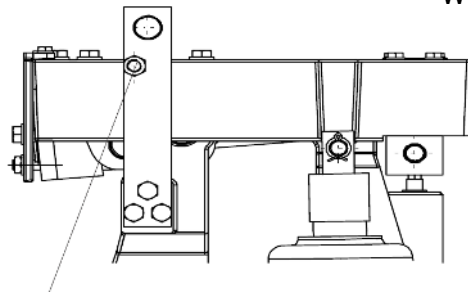

manual release

WN 200-26

limit switch "manual release engaged"

WN 200-24

proximity switch "brake closed"

WN 200-27

proximity switch "brake released"

WN 200-25

proximity switch "pad wear"