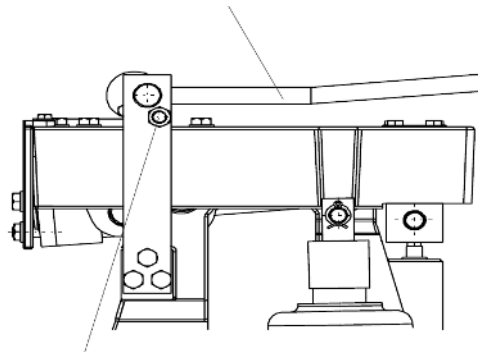

manual release

WN 200-26

limit switch "manual release engaged"

WN 200-24

proximity switch "brake closed"

WN 200-27

proximity switch "brake released"

WN 200-25

proximity switch "pad wear"