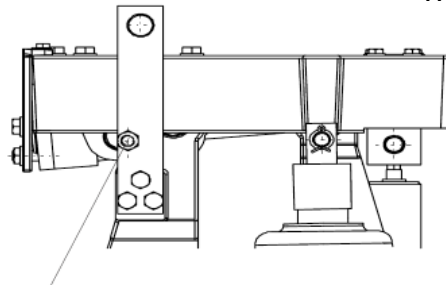

manual release

WN 200-26

limit switch "manual release engaged"

WN 200-24

proximity switch "brake closed"

WN 200-27

proximity switch "brake released"

WN 200-25

proximity switch "pad wear"